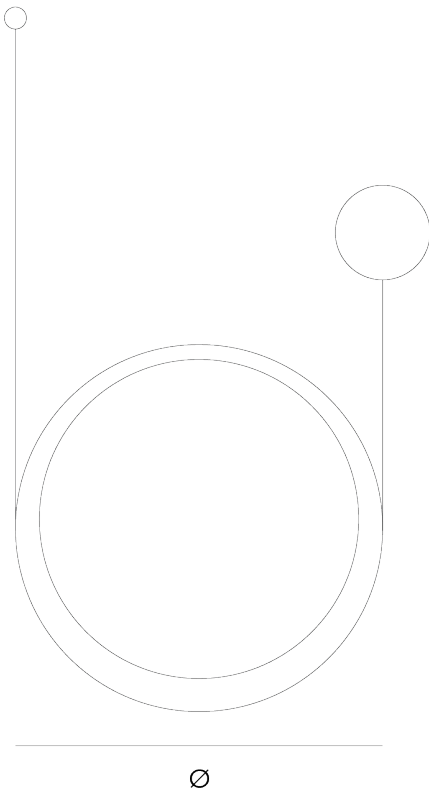

Product data sheet

Date: April 23rd 2023

ABOUT MOONLIGHT WALL ASYMATRICAL WALL- LAMP by Hoffmann & Kahleiss

Choose either the symmetrical or a-symmetrical wall lamp. Your room will subtly be enhanced by adding this beautiful decorative, though functional piece.

DIMENSIONS

Ø 50 cm 19.7 inch
W 4.7 cm 1.8 inch

CANOPY

Ø 13 cm 5.1 inch
W 6 cm 2.4 inch

CABLELENGTH

Up to 0 cm 78 inch

LIGHTSOURCE

1x ledstrip, 6.7W, 2700K,
CRI>90

INCLUDED

Yes

 2  5  55x55x7cm

FINISH TYPE.NR

Nickel 
Brass 
Bronze 

TYPE	Wall-lamp
STANDARD	Black canopy with cover plate in matching colour of the fixture. Leading and trailing edge dimmable.
OPTIONAL	Top and bottom serately dimmable.
TRANSFORMER/DRIVER	
DIMMING	leading and trailing edge